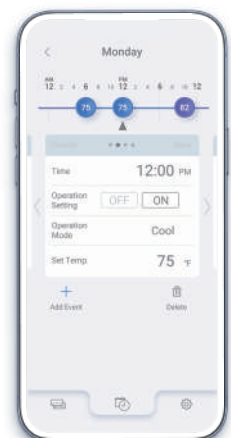

Νέος σχεδιασμός!

Η ευκολία στη χρήση είναι προαπαιτούμενο ώστε να επιτευχθεί ένας σύγχρονος και κομψός σχεδιασμός. Η εμπειρία του χρήστη αναβαθμίστηκε και όλες οι λειτουργίες είναι πιο εύχρηστες και εύκολα προσβάσιμες.