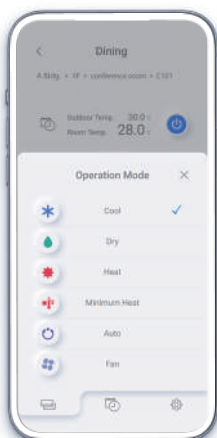

Νέος σχεδιασμός!

Η ευκολία στη χρήση είναι προαπαιτούμενο ώστε να επιτευχθεί ένας σύγχρονος και κομψός σχεδιασμός. Η εμπειρία του χρήστη αναβαθμίστηκε και όλες οι λειτουργίες είναι πιο εύχρηστες και εύκολα προσβάσιμες.