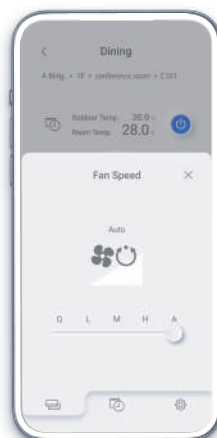

Νέος σχεδιασμός!

Η ευκολία στη χρήση είναι προαπαιτούμενο ώστε να επιτευχθεί ένας σύγχρονος και κομψός σχεδιασμός. Η εμπειρία του χρήστη αναβαθμίστηκε και όλες οι λειτουργίες είναι πιο εύχρηστες και εύκολα προσβάσιμες.